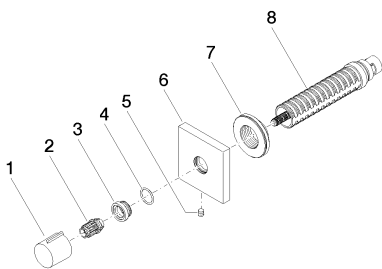

Required article

NO IMAGE

AVAILABLE

35 607 970-90 0010

Rough for volume control 1/2"

Bathtub - Symetrics

Volume Control counter-clockwise closing 1/2" - polished chrome

Article number: 36 607 980-00

Spare parts list

Number	Item Number	Designation	Number of units
1	09 20 98 001-00	handle	1
2	09 12 12 005 90	fixing cap	1
3	09 12 12 043-00	base	1
4	09 14 10 017 90	seal	1
5	04 31 11 004 00 90	pin	1
6	09 27 98 014-00	rosette	1
7	09 21 02 151 90	sleeve	1
8	90 90 03 202 00 90	top	1