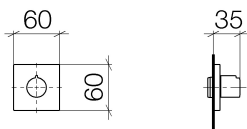

Bathtub - Symetrics

Volume Control counter-clockwise closing 1/2" - polished chrome

Article number: 36 607 980-00

- Flange 2-3/8" x 2-3/8"
- Ceramic disc cartridge

polished chrome

Accessory is required for this item.

Dimensional drawing

All dimensions in mm / inch = mm x 0,0394

Bathtub - Symetrics

Volume Control counter-clockwise closing 1/2" - polished chrome

Article number: 36 607 980-00

Bathtub - Symetrics

Volume Control counter-clockwise closing 1/2" - polished chrome

Required article

NO IMAGE

AVAILABLE

35 607 970-90 0010

Rough for volume control 1/2"

Bathtub - Symetrics

Volume Control counter-clockwise closing 1/2" - polished chrome

Article number: 36 607 980-00